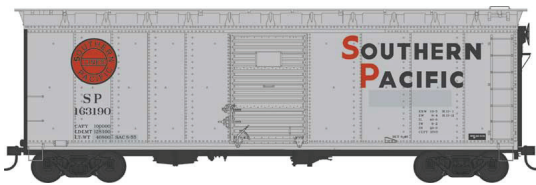

## HO 40' Boxcars - Ready To Run

Delivery Expected  
Early 2023

Northern Pacific w/hatches  
#43166 Road #49026 Blt. 3-41  
#43167 Road #49028 Blt. 3-41  
#43168 Road #49029 Blt. 3-41

Pittsburgh & Lake Erie jade color  
#43169 Road #5271 Blt. 4-49  
#43170 Road #5250 Blt. 4-49  
#43171 Road #5290 Blt. 4-49