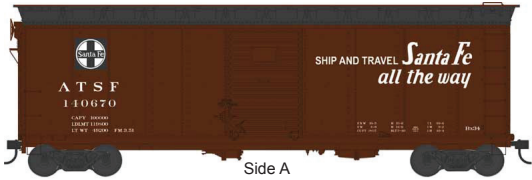

### HO 40' Boxcars - Ready To Run

Ready to Run. Features: Crisp details and sharp painting and printing, metal wheels and knuckle couplers.

MSRP \$29.95

Side A

Side B

AT&SF Super Chief slogan

- #43143 Road #140635 Blt. 3-40
- #43144 Road #140670 Blt. 3-40
- #43145 Road #140777 Blt. 3-40